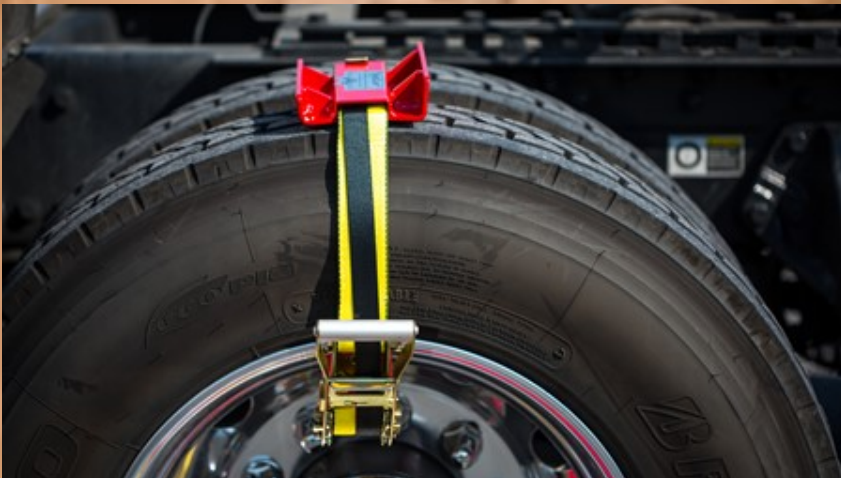

"EVERY TRUCK **NEEDS** A CLAW"

Alex M. Dzuganski
THE ORIGINAL
ICE ROAD TRUCKERS

WE GET YOUR TRUCK UNSTUCK

COMMERCIAL

PICK UP TRUCKS, SUV'S, RV'S

IT'S A TOW IN A BAG

Voted #1 invention at the 2015 Fire and Rescue Expo in Pennsylvania.

Aug 2015– awarded one of the top inventions at the Oil and Gas Field show in Texas

Nov 2015 –won 3 Global awards at SEMA in Vegas

TAKES LESS THAN 60 SECONDS TO INSTALL

Truck claws II Emergency tire Traction Aid– includes tow Truck Claws II , Rim Protectors, Storage bag

Truck claws Commercial Traction Aid– includes tow Truck Claws , Rim Protectors, Storage bag

Extender Bars for the **Truck Claws II** —kit comes with 2 extender bars

IT'S A TOW IN A BAG